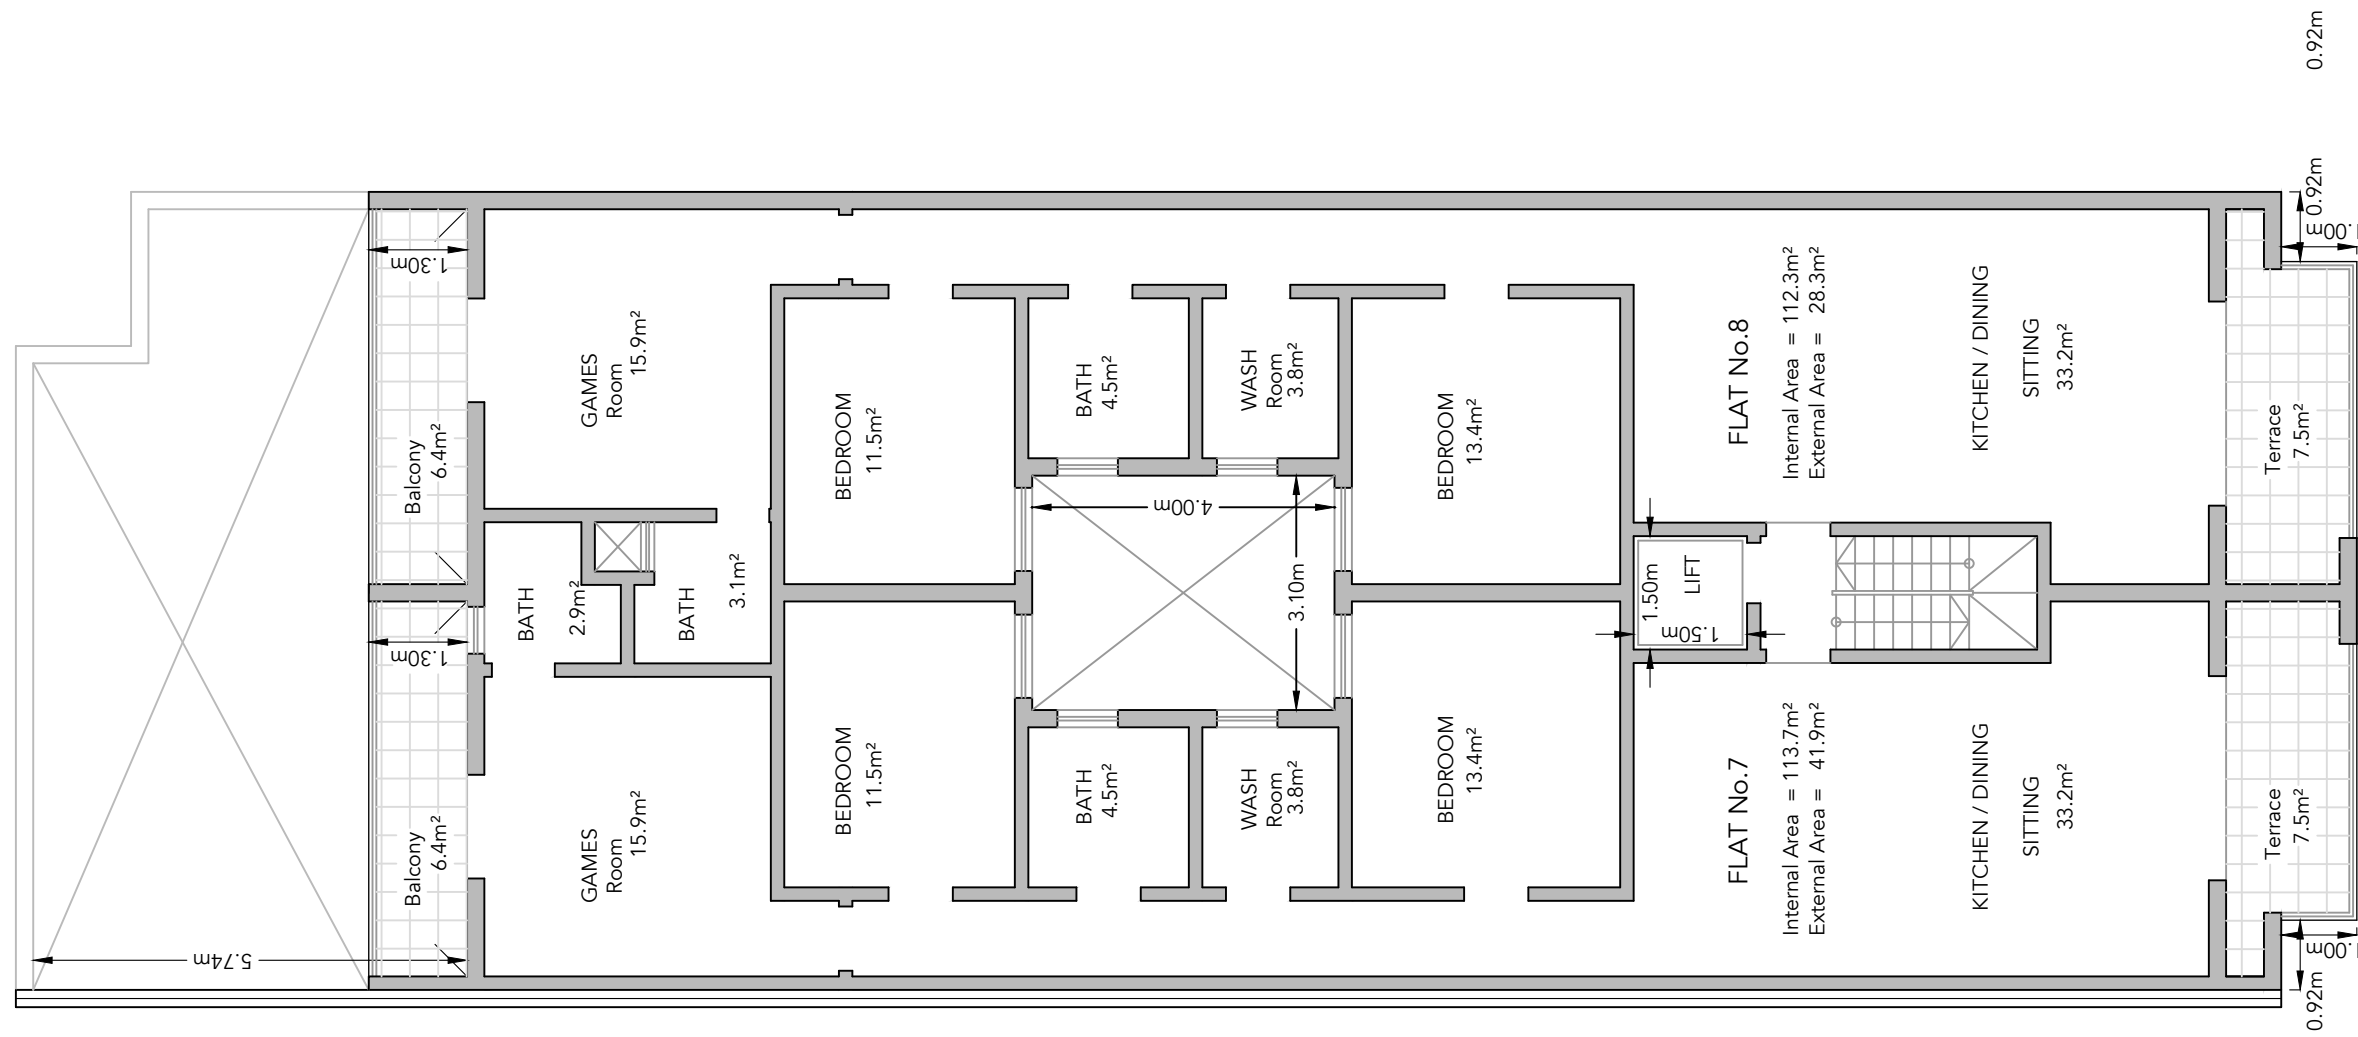

FACADE : ① RENDERED IN LIGHT BROWN SILICATO
 ② RENDERED IN WHITE SILICATO
 APERTURES & RAILING : WHITE ALUMINIUM

FRONT ELEVATION
 CLEAN COPY Scale 1:50

LONGITUDINAL SECTION X : X
CLEAN COPY

Scale 1:100

Scale 1:100

GROUND FLOOR
Scale 1:100

Scale 1:100

Scale 1:100

FIRST FLOOR
Scale 1:100

Scale 1:100

SECOND FLOOR Scale 1:100

Scale 1:100

THIRD FLOOR
Scale 1:100

Scale 1:100

FOURTH FLOOR Scale 1:100

Scale 1:100

FIFTH FLOOR Scale 1:100

Scale 1:100

ROOF PLAN

Scale 1:100