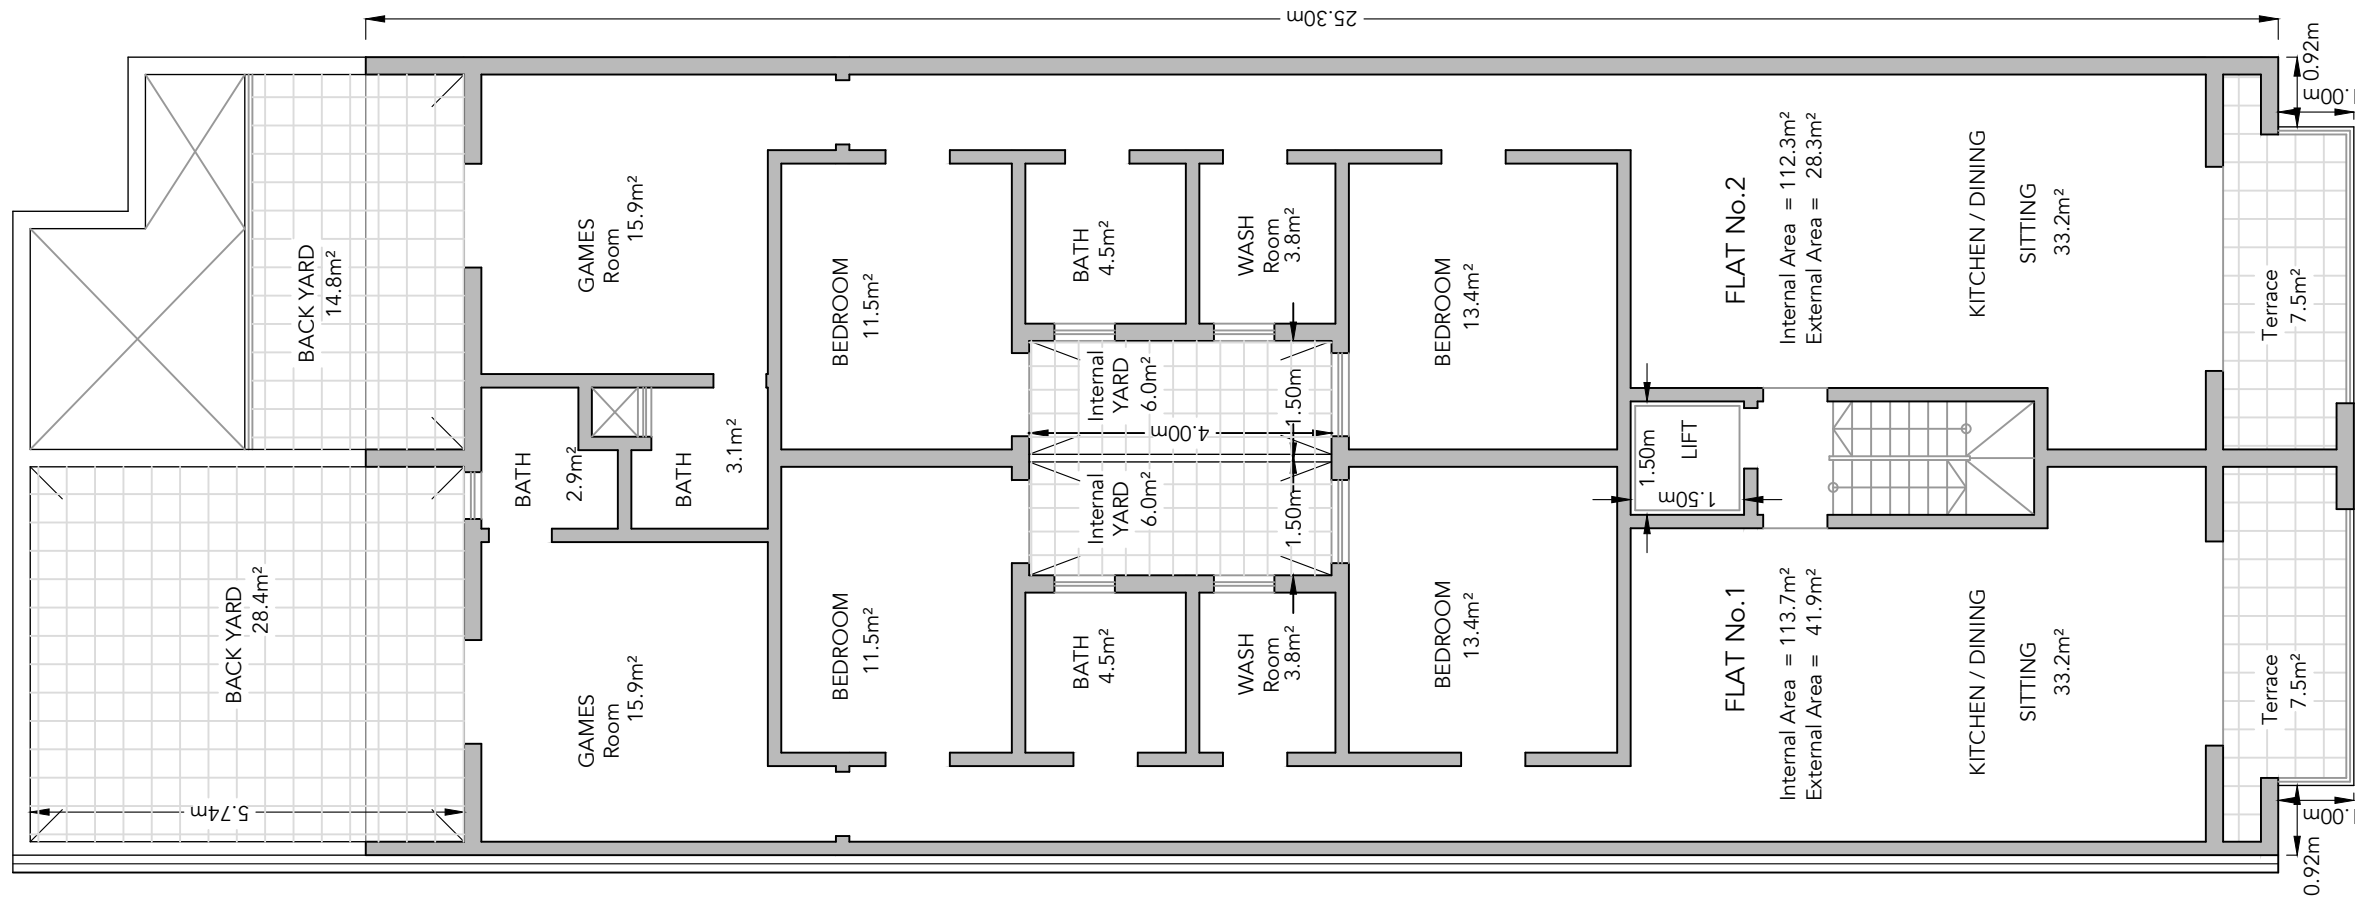

FACADE : ① RENDERED IN LIGHT BROWN SILICATO
 ② RENDERED IN WHITE SILICATO
 APERTURES & RAILING : WHITE ALUMINIUM

FRONT ELEVATION
 CLEAN COPY Scale 1:50

LONGITUDINAL SECTION X : X
CLEAN COPY

Scale 1:100

Scale 1:100

GROUND FLOOR
Scale 1:100

Scale 1:100

Scale 1:100

FIRST FLOOR
Scale 1:100

Scale 1:100

SECOND FLOOR Scale 1:100

Scale 1:100

THIRD FLOOR
Scale 1:100

Scale 1:100

FOURTH FLOOR Scale 1:100

Scale 1:100

FIFTH FLOOR Scale 1:100

Scale 1:100

ROOF PLAN

Scale 1:100