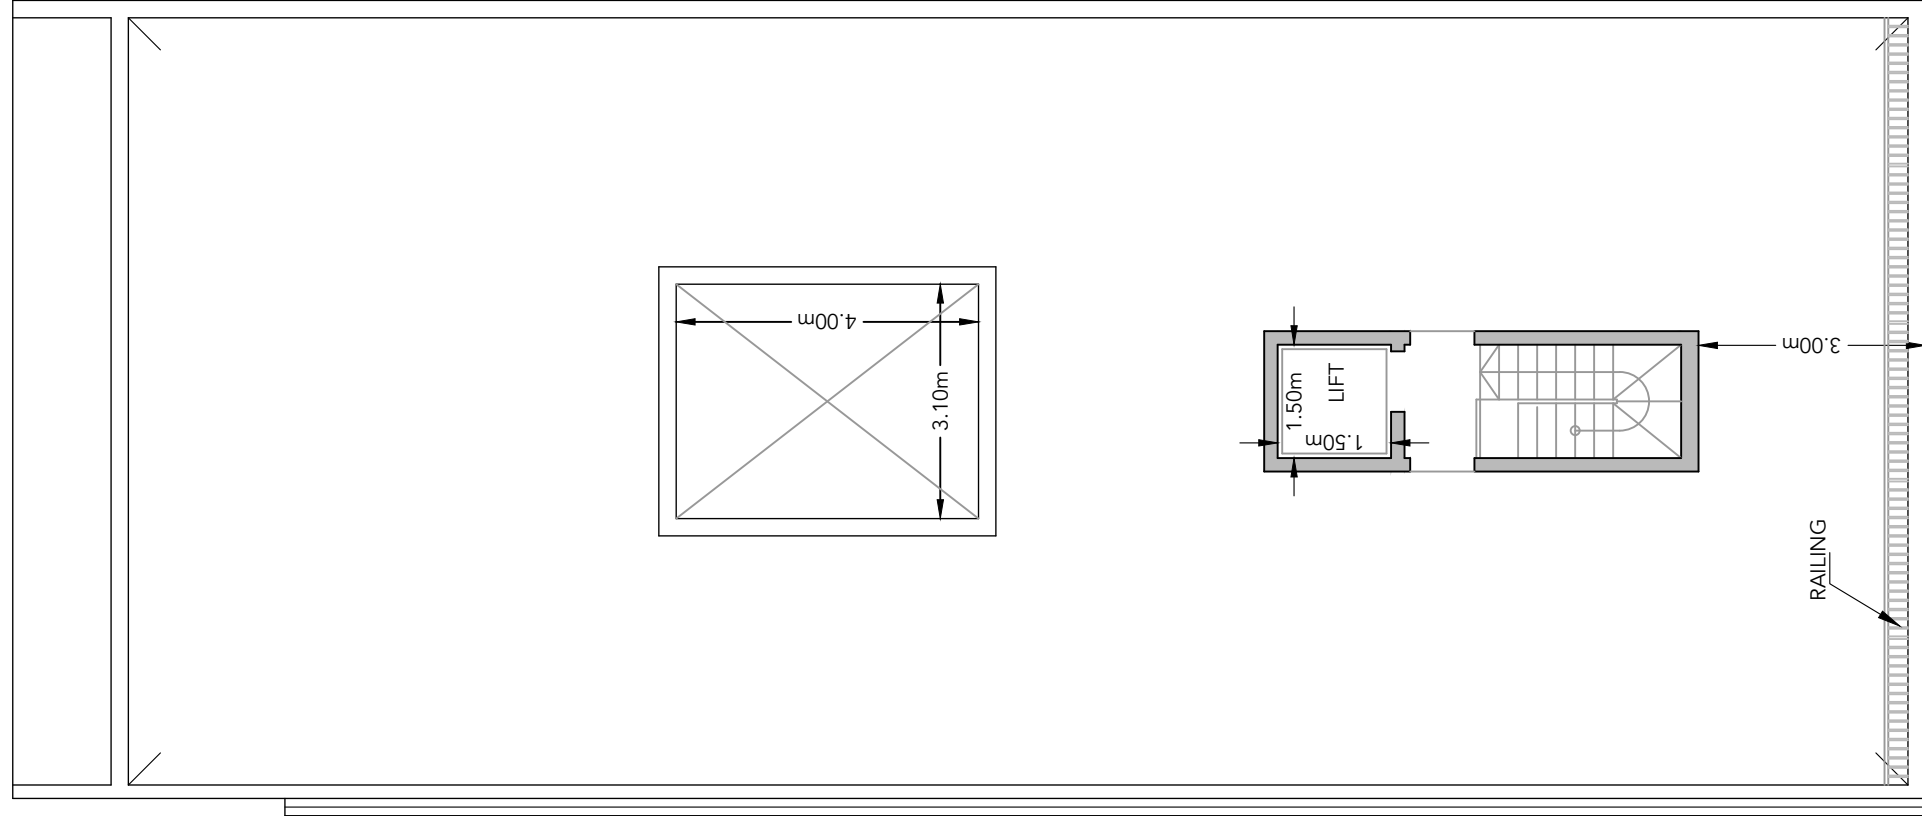

FACADE : ① RENDERED IN LIGHT BROWN SILICATO
 ② RENDERED IN WHITE SILICATO
 APERTURES & RAILING : WHITE ALUMINIUM

FRONT ELEVATION
 CLEAN COPY Scale 1:50

LONGITUDINAL SECTION X : X
CLEAN COPY

Scale 1:100

Scale 1:100

Scale 1:100

FOURTH FLOOR Scale 1:100

Scale 1:100

FIFTH FLOOR Scale 1:100

Scale 1:100

ROOF PLAN

Scale 1:100