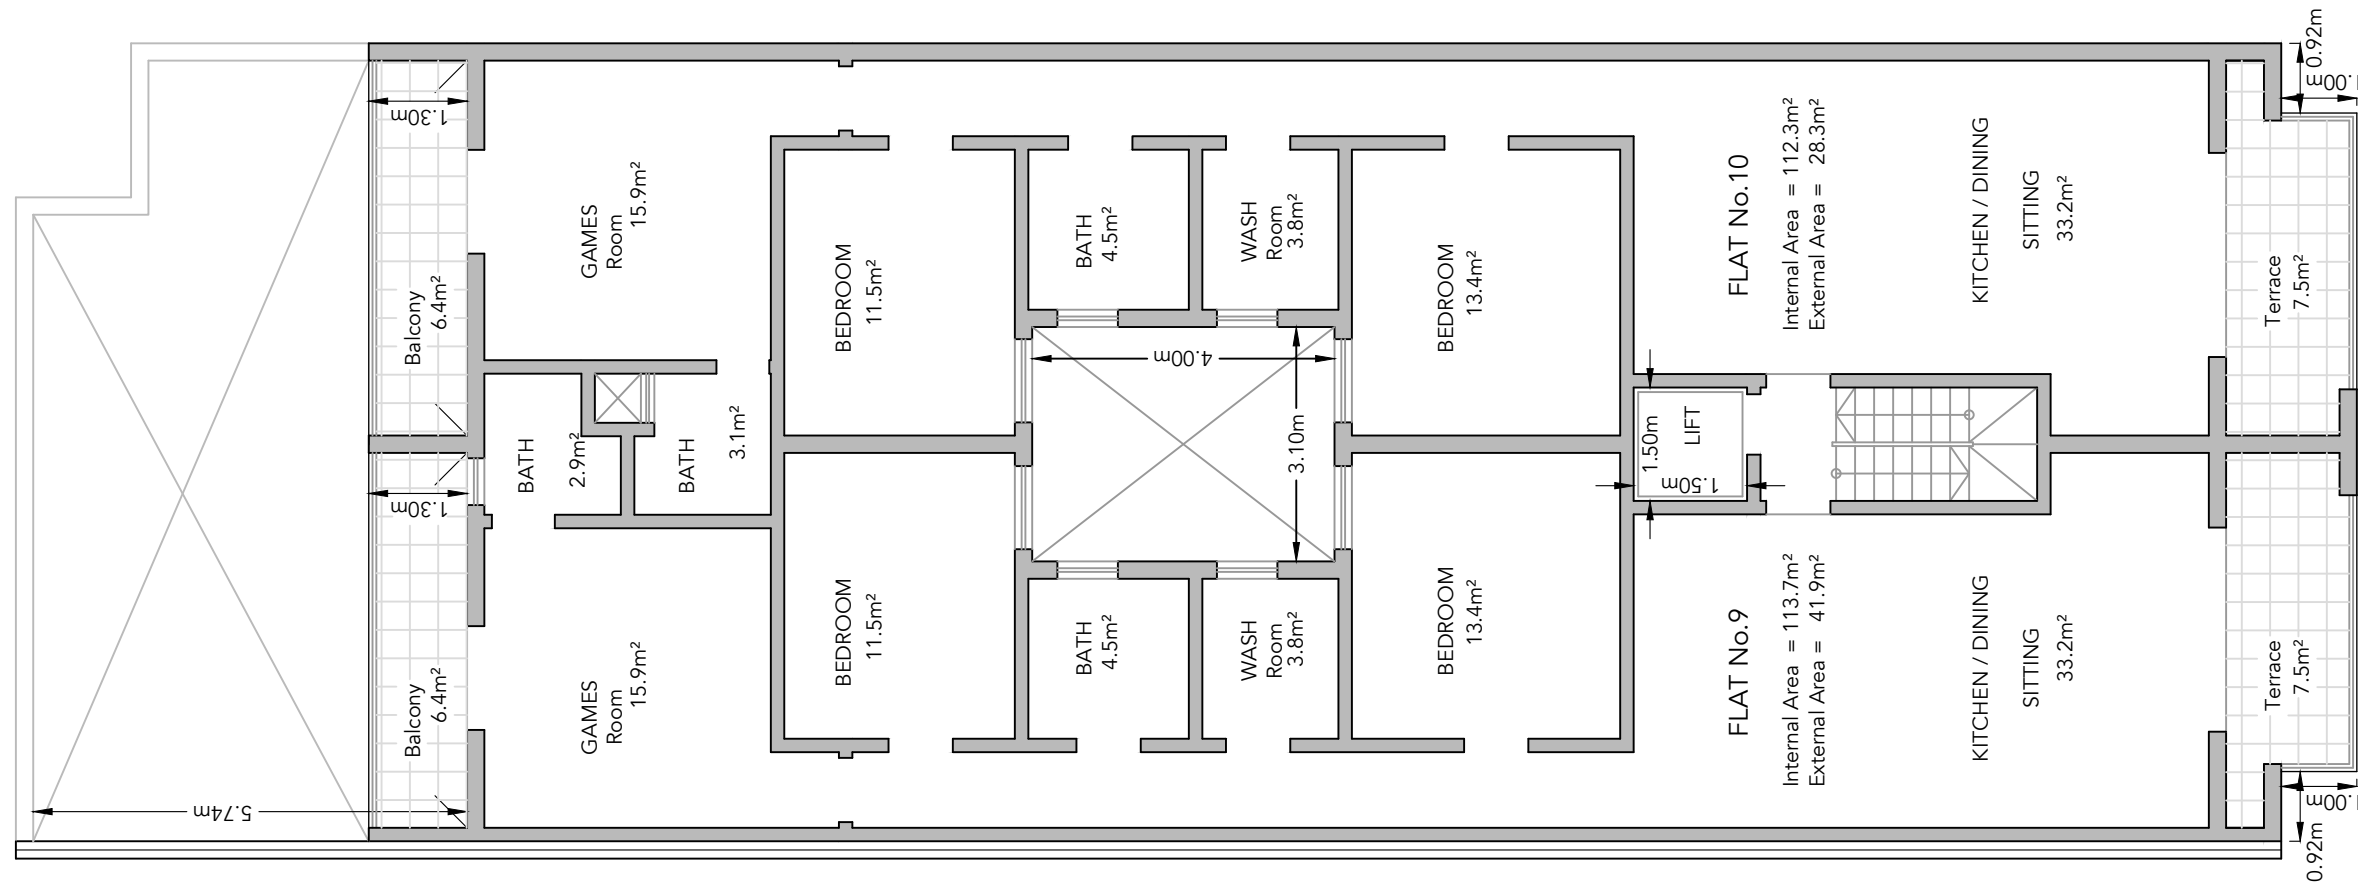

FACADE : ① RENDERED IN LIGHT BROWN SILICATO
 ② RENDERED IN WHITE SILICATO
 APERTURES & RAILING : WHITE ALUMINIUM

FRONT ELEVATION
 CLEAN COPY Scale 1:50

LONGITUDINAL SECTION X : X
CLEAN COPY

Scale 1:100

Scale 1:100

GROUND FLOOR
Scale 1:100

Scale 1:100

Scale 1:100

FIRST FLOOR
Scale 1:100

Scale 1:100

SECOND FLOOR Scale 1:100

Scale 1:100

THIRD FLOOR
Scale 1:100

Scale 1:100

FOURTH FLOOR Scale 1:100

Scale 1:100

FIFTH FLOOR Scale 1:100

Scale 1:100

ROOF PLAN

Scale 1:100