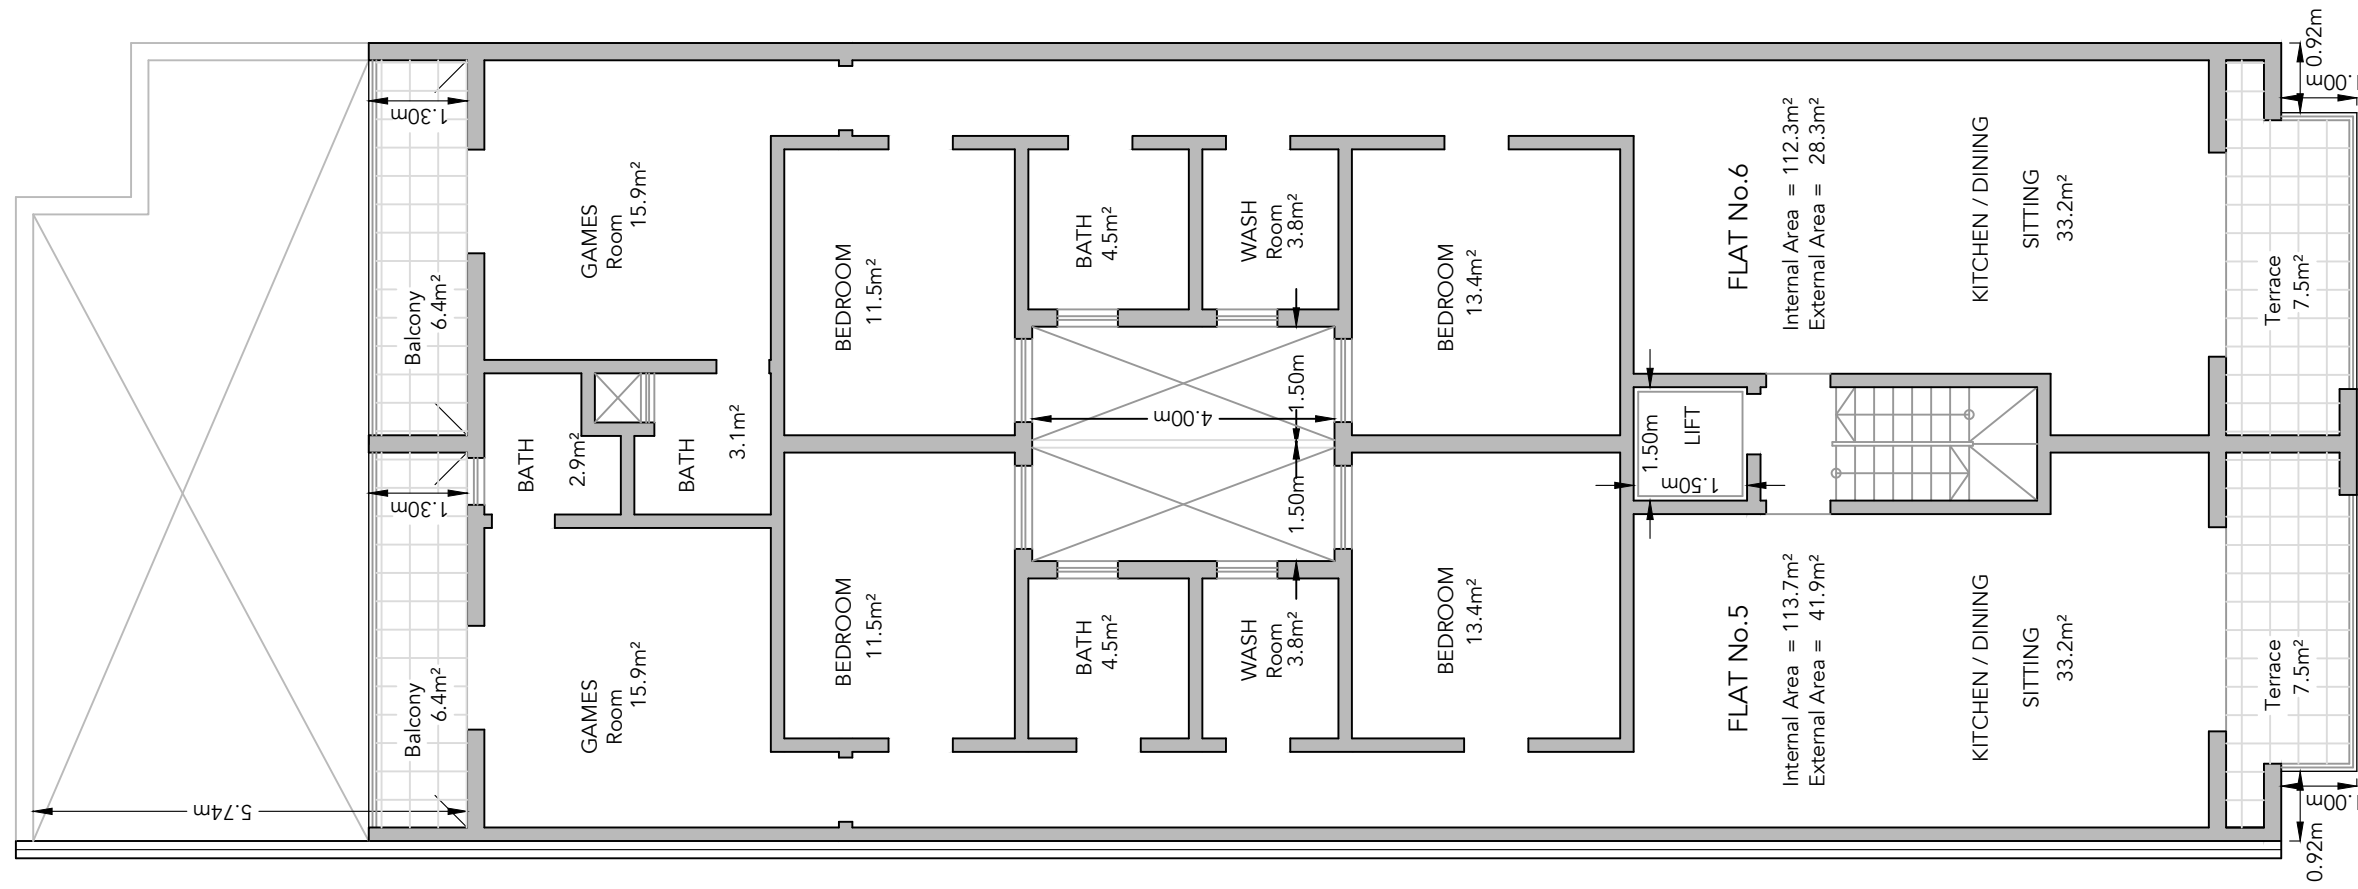

FACADE : ① RENDERED IN LIGHT BROWN SILICATO
 ② RENDERED IN WHITE SILICATO
 APERTURES & RAILING : WHITE ALUMINIUM

FRONT ELEVATION
 CLEAN COPY Scale 1:50

LONGITUDINAL SECTION X : X
CLEAN COPY

Scale 1:100

Scale 1:100

GROUND FLOOR
Scale 1:100

Scale 1:100

Scale 1:100

FIRST FLOOR
Scale 1:100

Scale 1:100

SECOND FLOOR Scale 1:100

Scale 1:100

THIRD FLOOR
Scale 1:100

Scale 1:100

FOURTH FLOOR Scale 1:100

Scale 1:100

FIFTH FLOOR Scale 1:100

Scale 1:100

ROOF PLAN

Scale 1:100