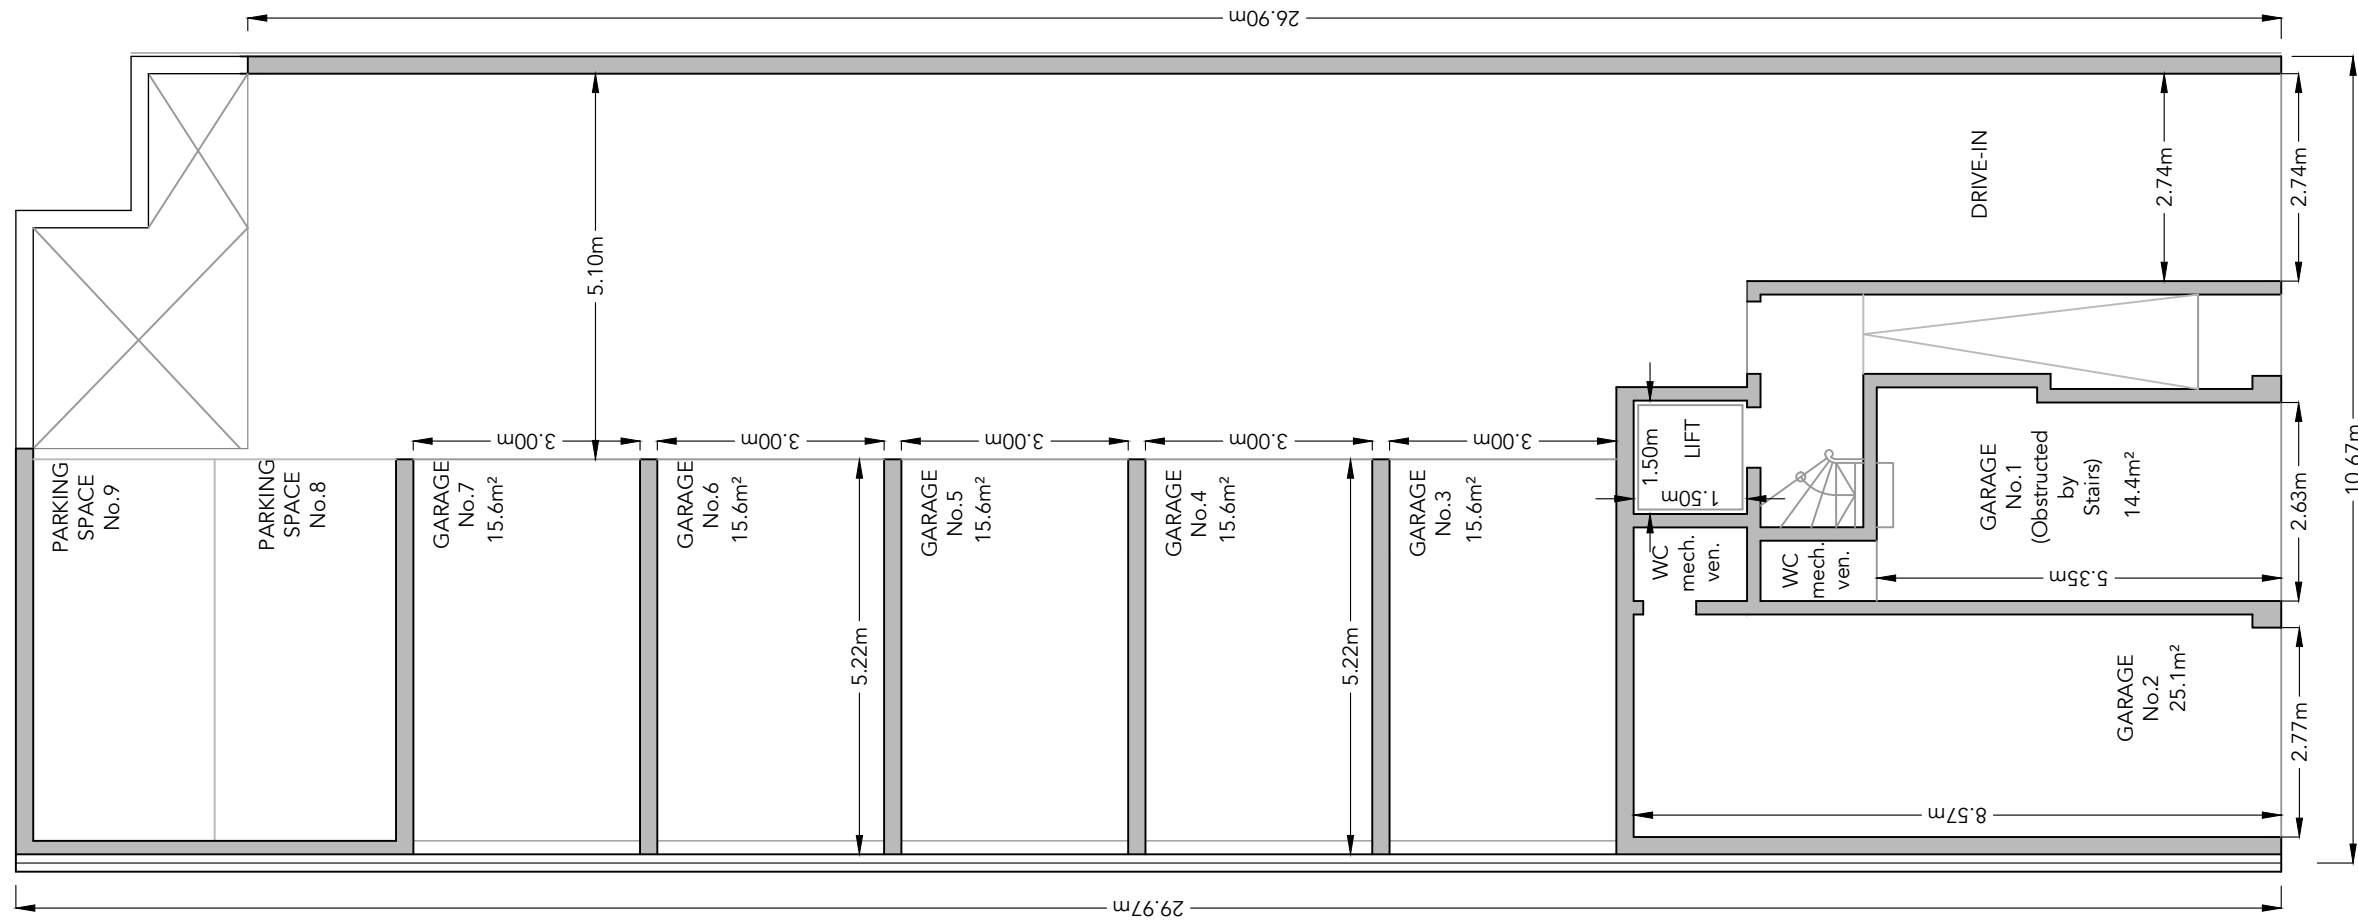

FACADE : ① RENDERED IN LIGHT BROWN SILICATO
 ② RENDERED IN WHITE SILICATO
 APERTURES & RAILING : WHITE ALUMINIUM

FRONT ELEVATION
 CLEAN COPY Scale 1:50

LONGITUDINAL SECTION X : X
CLEAN COPY

Scale 1:100

Scale 1:100

GROUND FLOOR
Scale 1:100

Scale 1:100

Scale 1:100

FIRST FLOOR
Scale 1:100

Scale 1:100

SECOND FLOOR Scale 1:100

Scale 1:100

THIRD FLOOR
Scale 1:100

Scale 1:100

FOURTH FLOOR Scale 1:100

Scale 1:100

FIFTH FLOOR Scale 1:100

Scale 1:100

ROOF PLAN

Scale 1:100