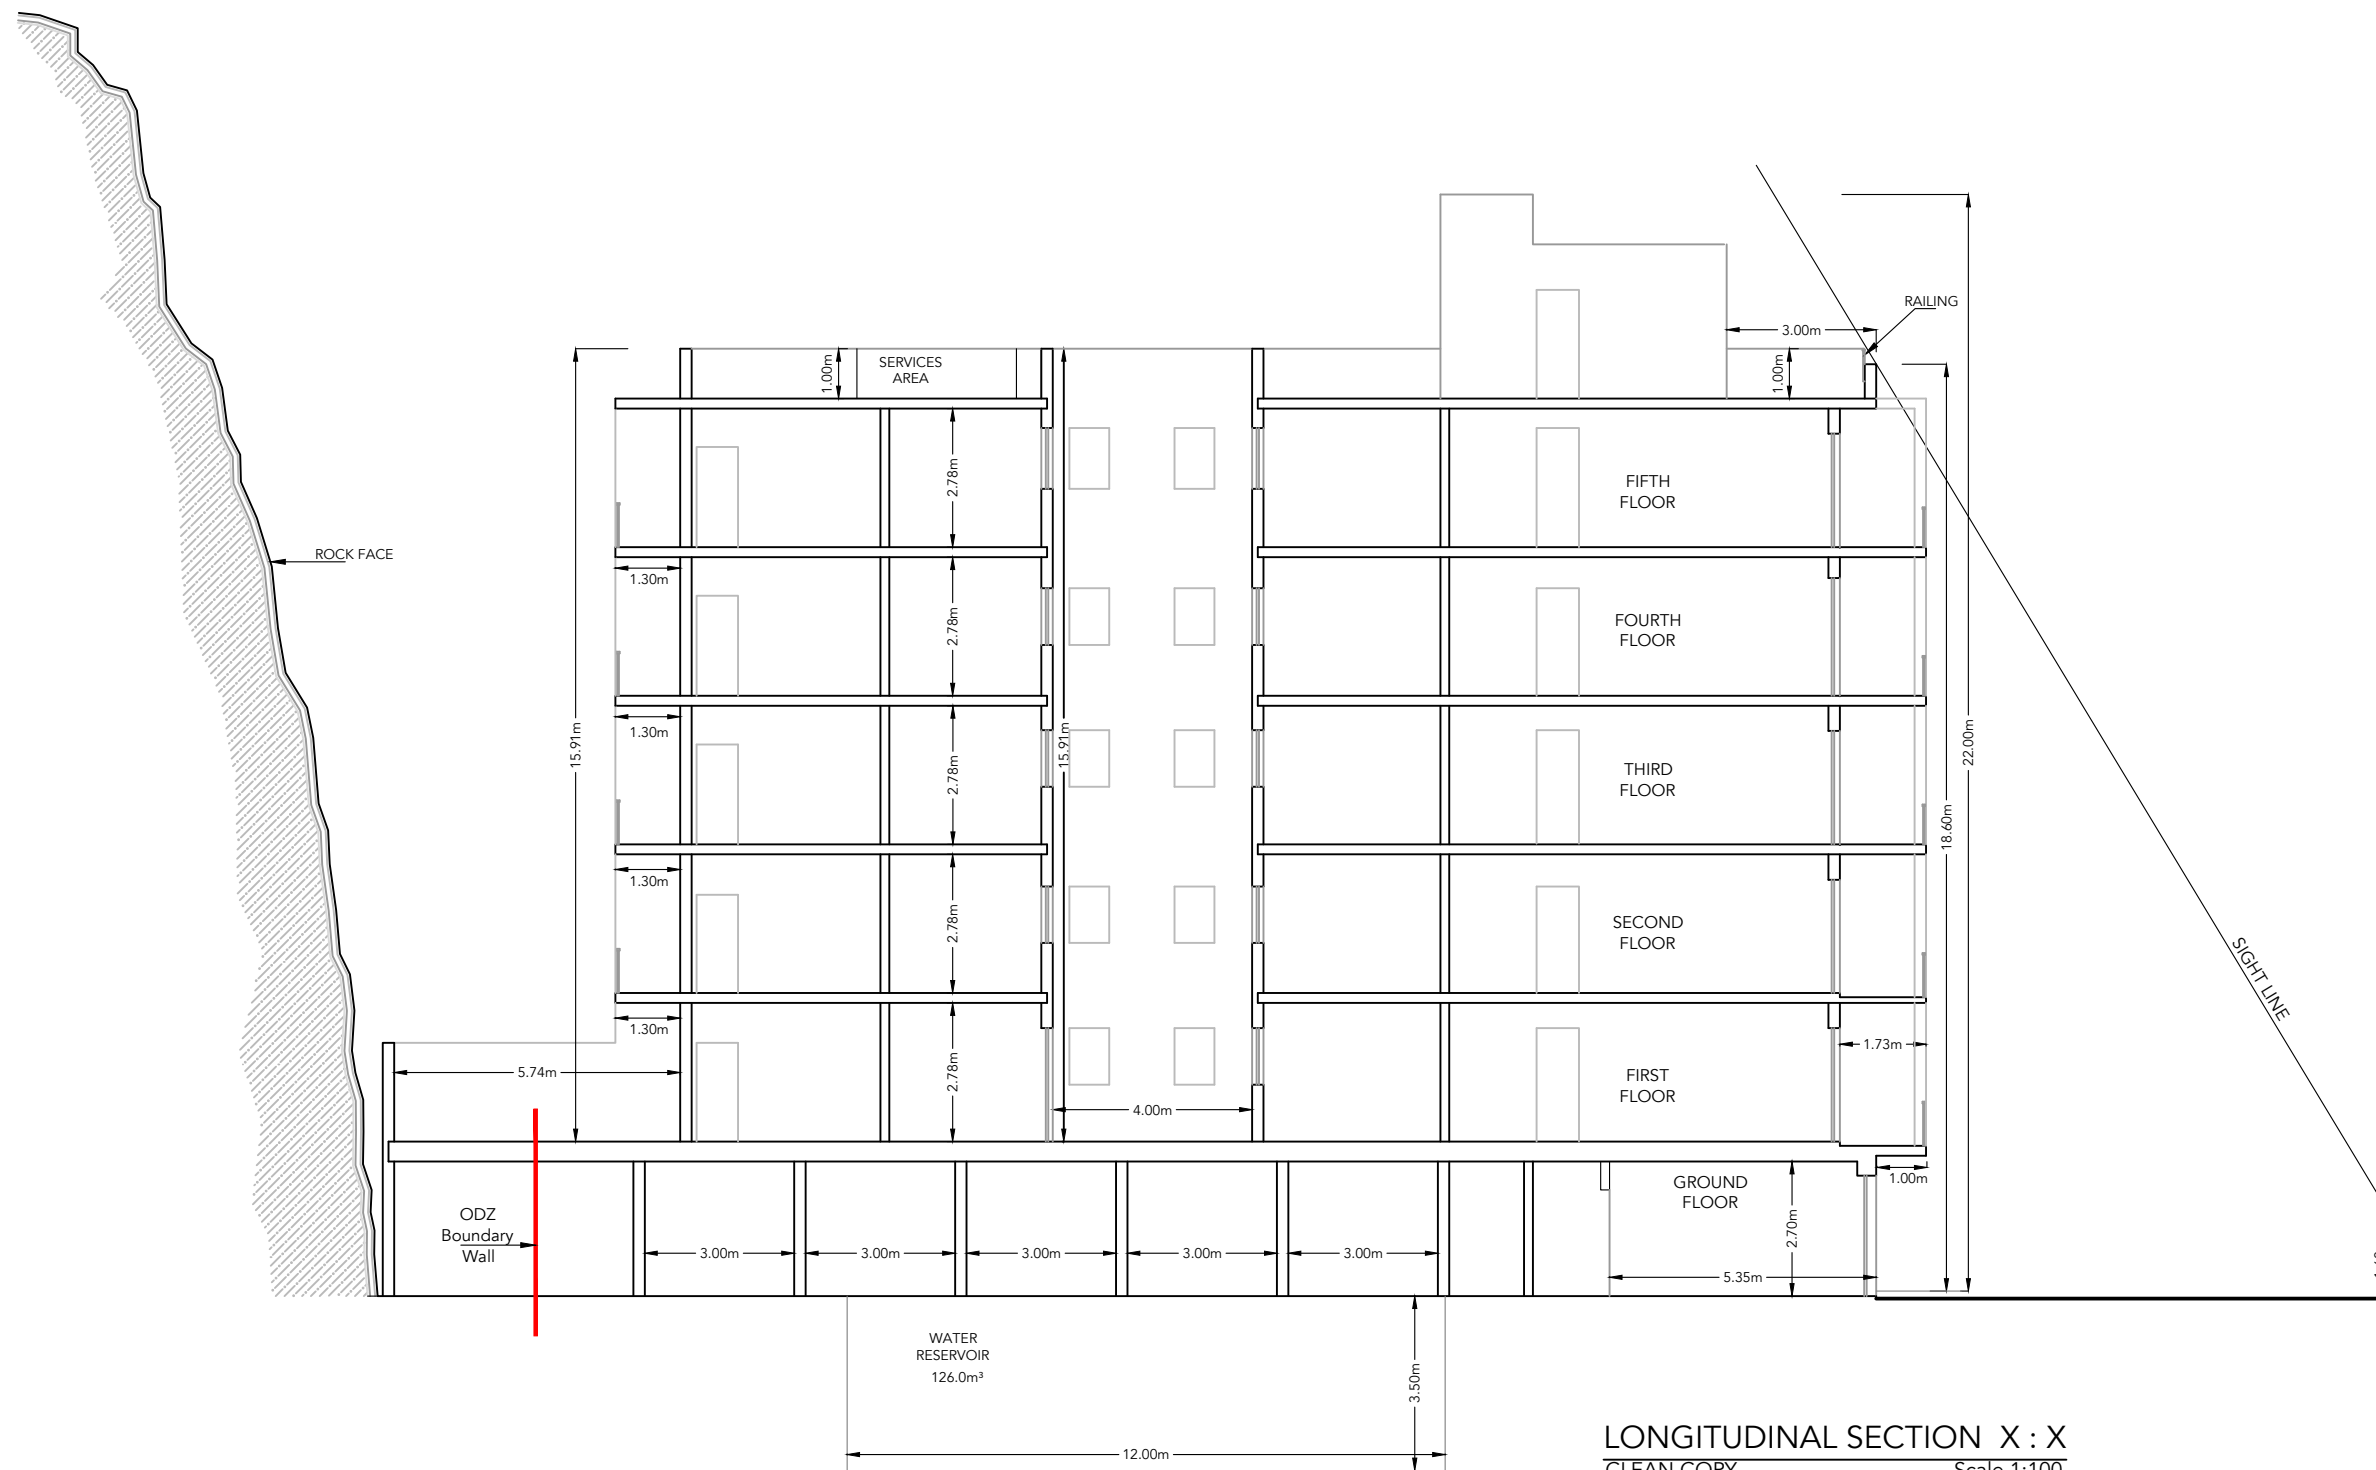

FACADE : ① RENDERED IN LIGHT BROWN SILICATO
 ② RENDERED IN WHITE SILICATO
 APERTURES & RAILING : WHITE ALUMINIUM

FRONT ELEVATION
 CLEAN COPY Scale 1:50

LONGITUDINAL SECTION X : X
CLEAN COPY

Scale 1:100

Scale 1:100

GROUND FLOOR
Scale 1:100

Scale 1:100

Scale 1:100

FIRST FLOOR
Scale 1:100

Scale 1:100

SECOND FLOOR Scale 1:100

Scale 1:100

THIRD FLOOR
Scale 1:100

Scale 1:100

FOURTH FLOOR Scale 1:100

Scale 1:100

FIFTH FLOOR Scale 1:100

Scale 1:100

ROOF PLAN

Scale 1:100