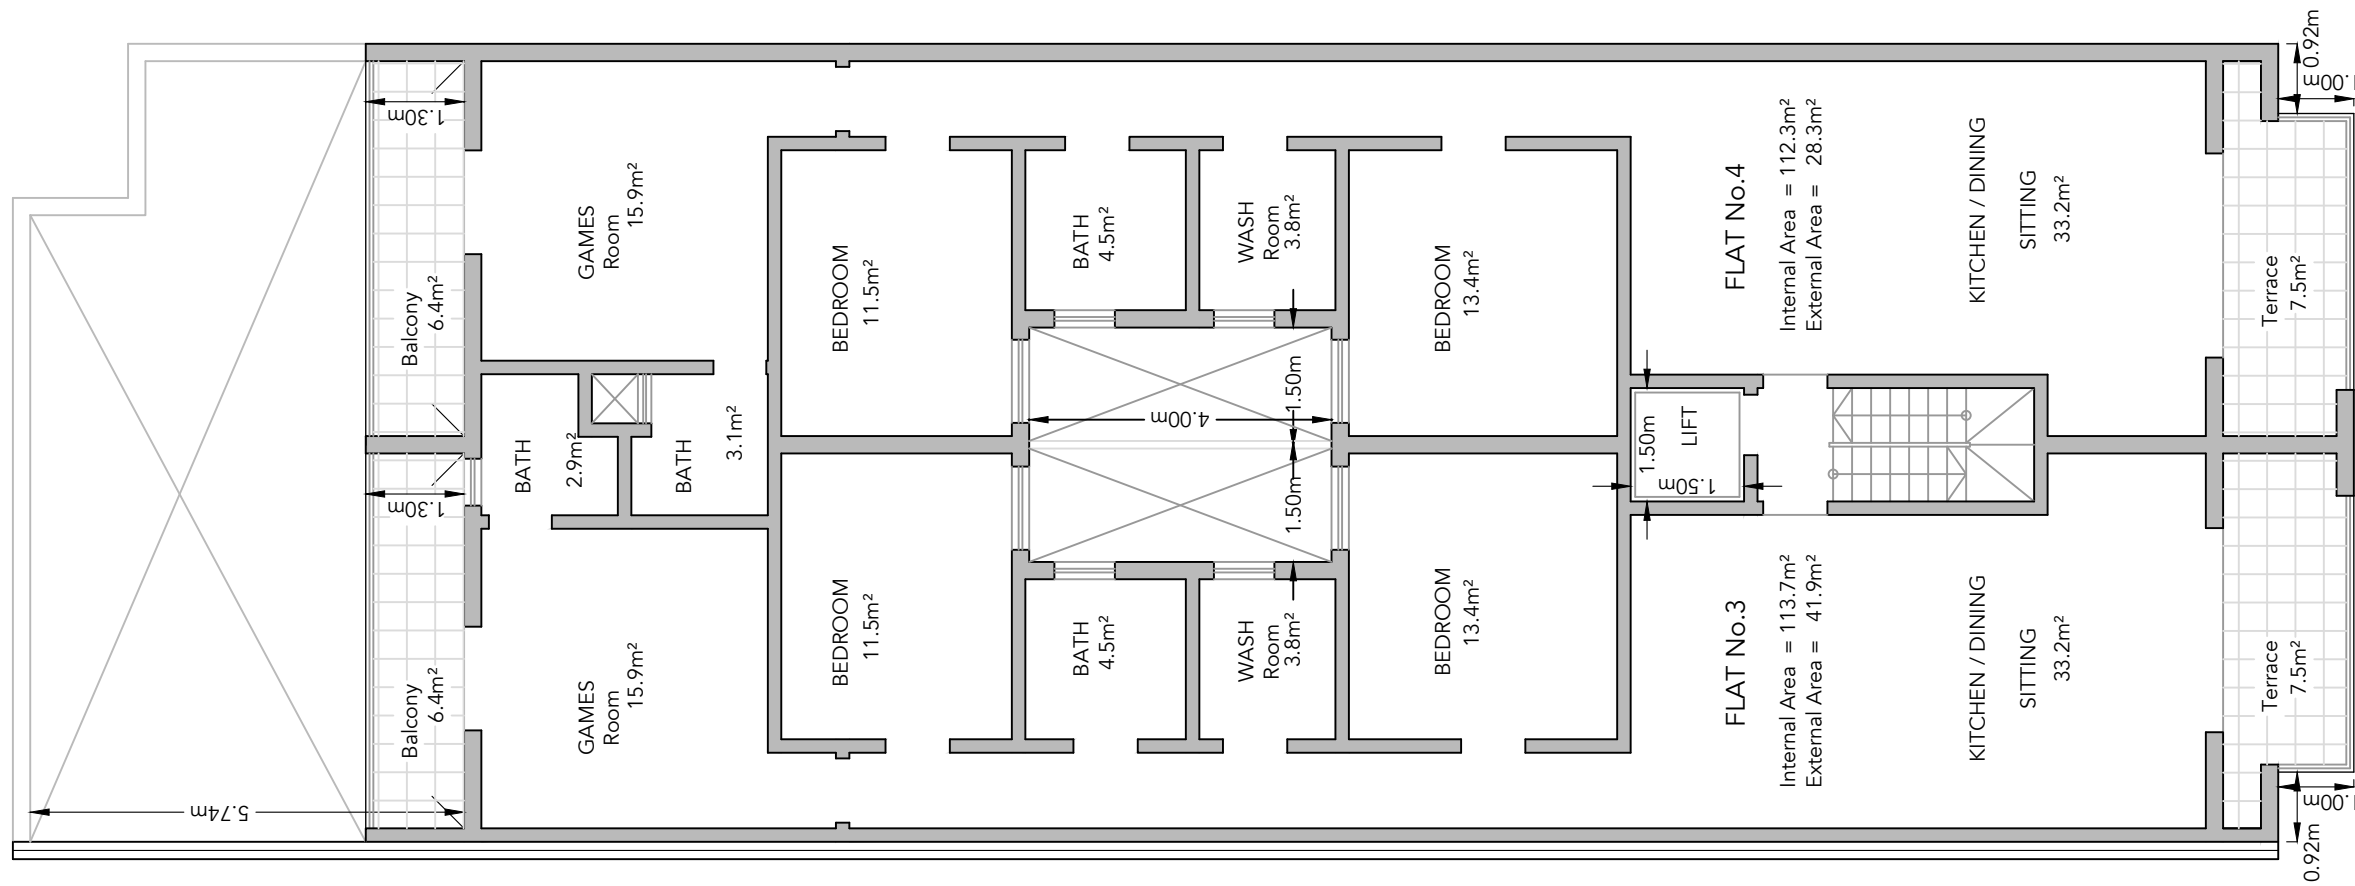

FACADE : ① RENDERED IN LIGHT BROWN SILICATO
 ② RENDERED IN WHITE SILICATO
 APERTURES & RAILING : WHITE ALUMINIUM

FRONT ELEVATION
 CLEAN COPY Scale 1:50

LONGITUDINAL SECTION X : X
CLEAN COPY

Scale 1:100

Scale 1:100

GROUND FLOOR
Scale 1:100

Scale 1:100

Scale 1:100

FIRST FLOOR
Scale 1:100

Scale 1:100

SECOND FLOOR Scale 1:100

Scale 1:100

THIRD FLOOR
Scale 1:100

Scale 1:100

FOURTH FLOOR Scale 1:100

Scale 1:100

FIFTH FLOOR Scale 1:100

Scale 1:100

ROOF PLAN

Scale 1:100